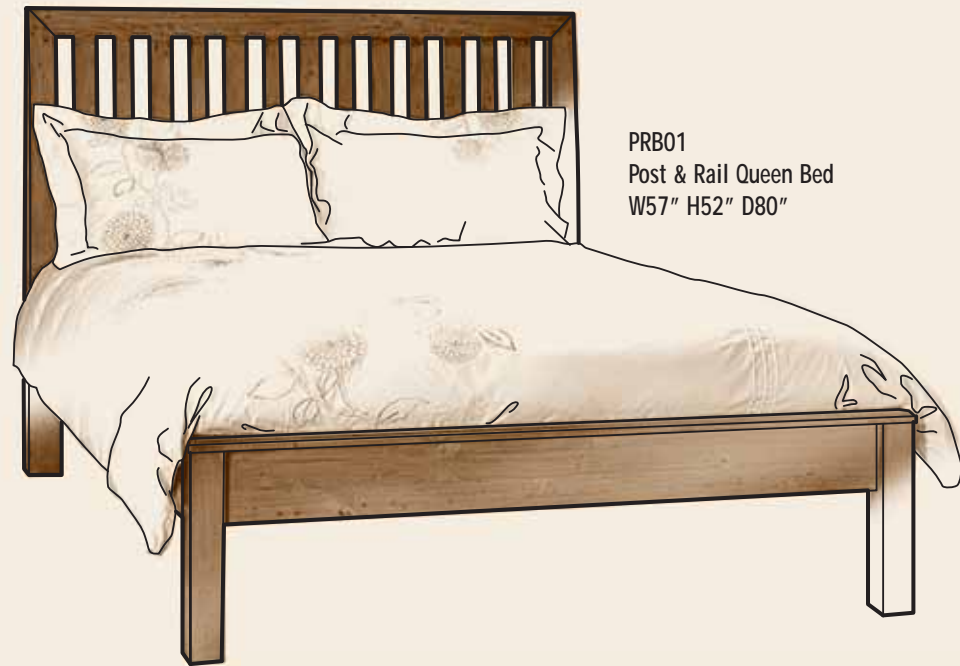

Post & Rail

PRB01
Post & Rail Queen Bed
W57" H52" D80"