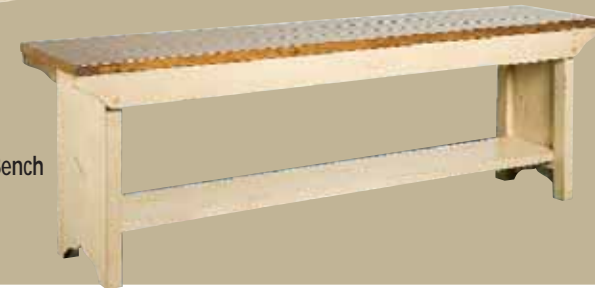

New Irish Coast

PROMOTIONAL SET*

*All items available in large sizes.

Two-Tone Furniture