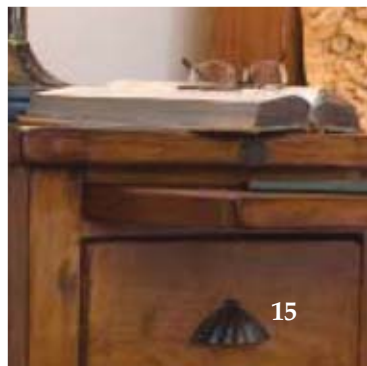

SRA007
Settler Display Cabinet
W39" H77" D18"

SRB006
Settler Blank Box
W55" H18" D17"

SRA001
Settler Lamp Table
W26" H25" D24"

SRA002
Settler Coffee Table
W50" H20" D32"

Settler Furniture

SRB005
Settler 7 Drawer Chest
W43" H50" D19"

SRB002
Settler Bedside Cabinet
W22" H27.5" D18"

SRB003
Settler 6 Drawer Chest High
W 20" H52" D19"

SRA004
Settler Large TV Cabinet
W79" H25" D20"

An accent for your bedroom...

SRB001/USA/B/Q
Settler Queen Bed
W60" L80"

Rococo Furniture

RCD004
Rococo Dining Table
48" Dia. H31"

RCA008
Rococo Lamp Table
25" Dia. H24"

RCA009
Rococo 8 Bottle
Wine Rack
W18" H39" D20"

Sandhurst Collection

CH065TO
SandStone Hutch
W66" H48" D18"

CD065B0
SandStone Buffet
W68" H33" D20"